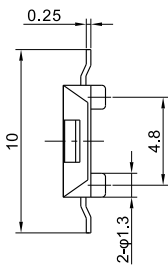

ТАКТОВЫЕ КНОПКИ

KFC TACT SWITCH SERIES

PC.B LAYOUT (TOP VIEW)

KAN3511A-0431B

PC.B LAYOUT (TOP VIEW)

KAN0647-0311B

PC.B LAYOUT (TOP VIEW)

KAN0441-0252B

PC.B LAYOUT (TOP VIEW)

KAN0645

KAN4511-0381B