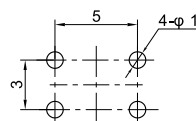

KAN4511-0381B