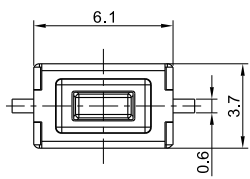

ТАКТОВЫЕ КНОПКИ

KFC TACT SWITCH SERIES

PC.B LAYOUT (TOP VIEW)

KAN3511A-0431B

PC.B LAYOUT (TOP VIEW)

KAN0647-0311B

PC.B LAYOUT (TOP VIEW)

KAN0441-0252B

PC.B LAYOUT (TOP VIEW)

KAN0645

KAN4511-0381B