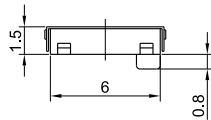

ТАКТОВЫЕ КНОПКИ

KFC TACT SWITCH SERIES

PC.B LAYOUT (TOP VIEW)

KAN3511A-0431B

PC.B LAYOUT (TOP VIEW)

KAN0647-0311B

PC.B LAYOUT (TOP VIEW)

KAN0441-0252B

PC.B LAYOUT (TOP VIEW)

KAN0645

KAN4511-0381B