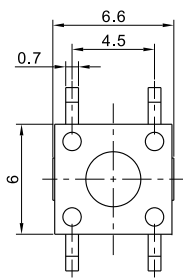

ТАКТОВЫЕ КНОПКИ

KFC TACT SWITCH SERIES

PC.B LAYOUT (TOP VIEW)

KAN3511A-0431B

PC.B LAYOUT (TOP VIEW)

KAN0647-0311B

PC.B LAYOUT (TOP VIEW)

KAN0441-0252B

PC.B LAYOUT (TOP VIEW)

KAN0645

KAN4511-0381B