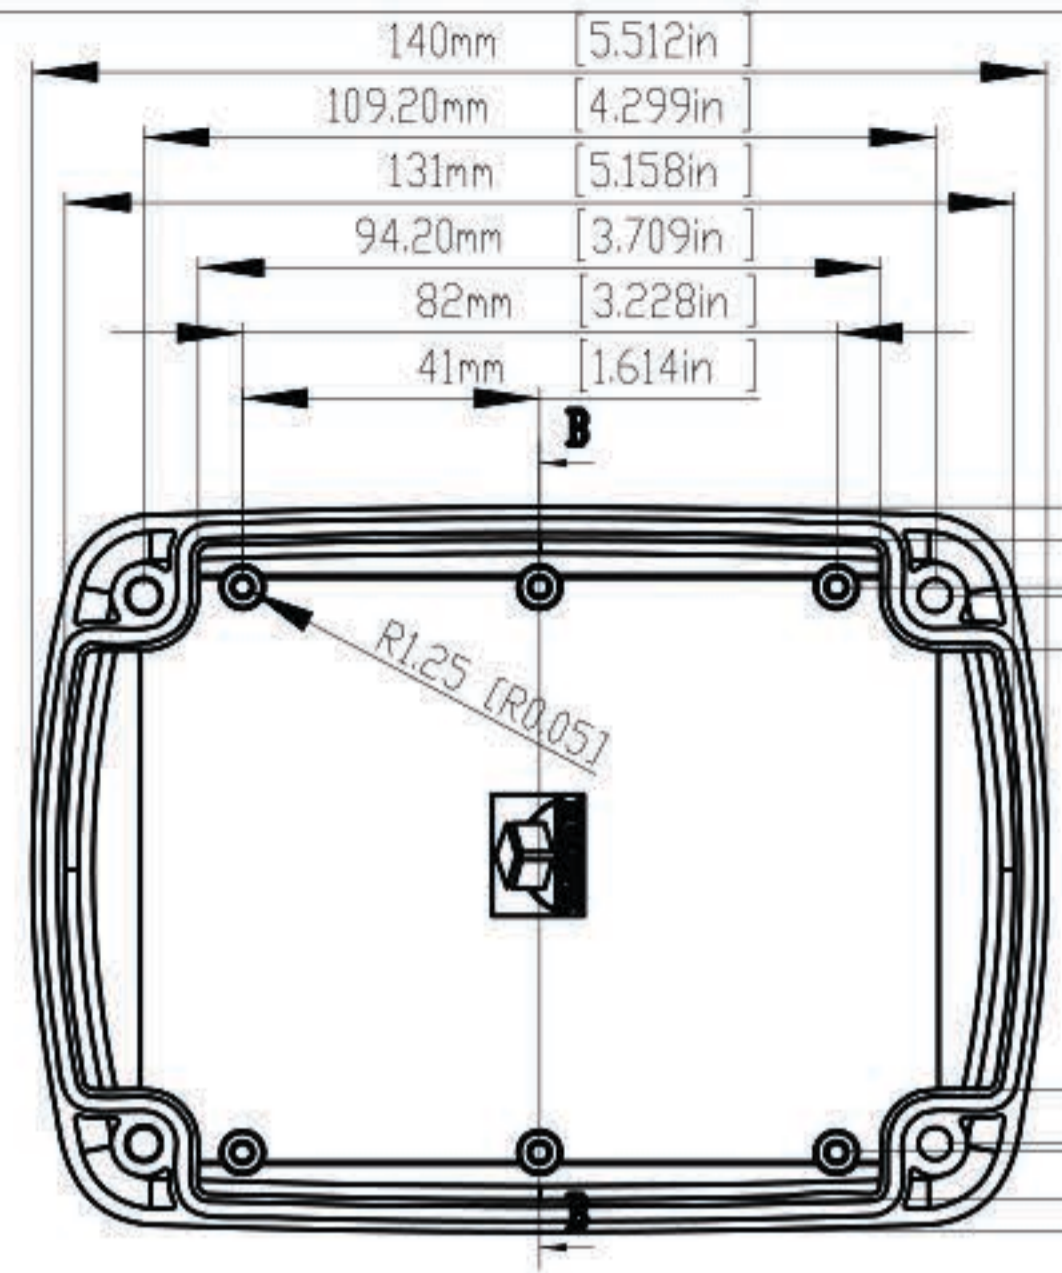

SECTION A-A  
SCALE 2:3

SECTION B-B  
SCALE 2:3

FOUR (4) M3X21mm  
SELF-TAPPING SCREWS

ASSEMBLY