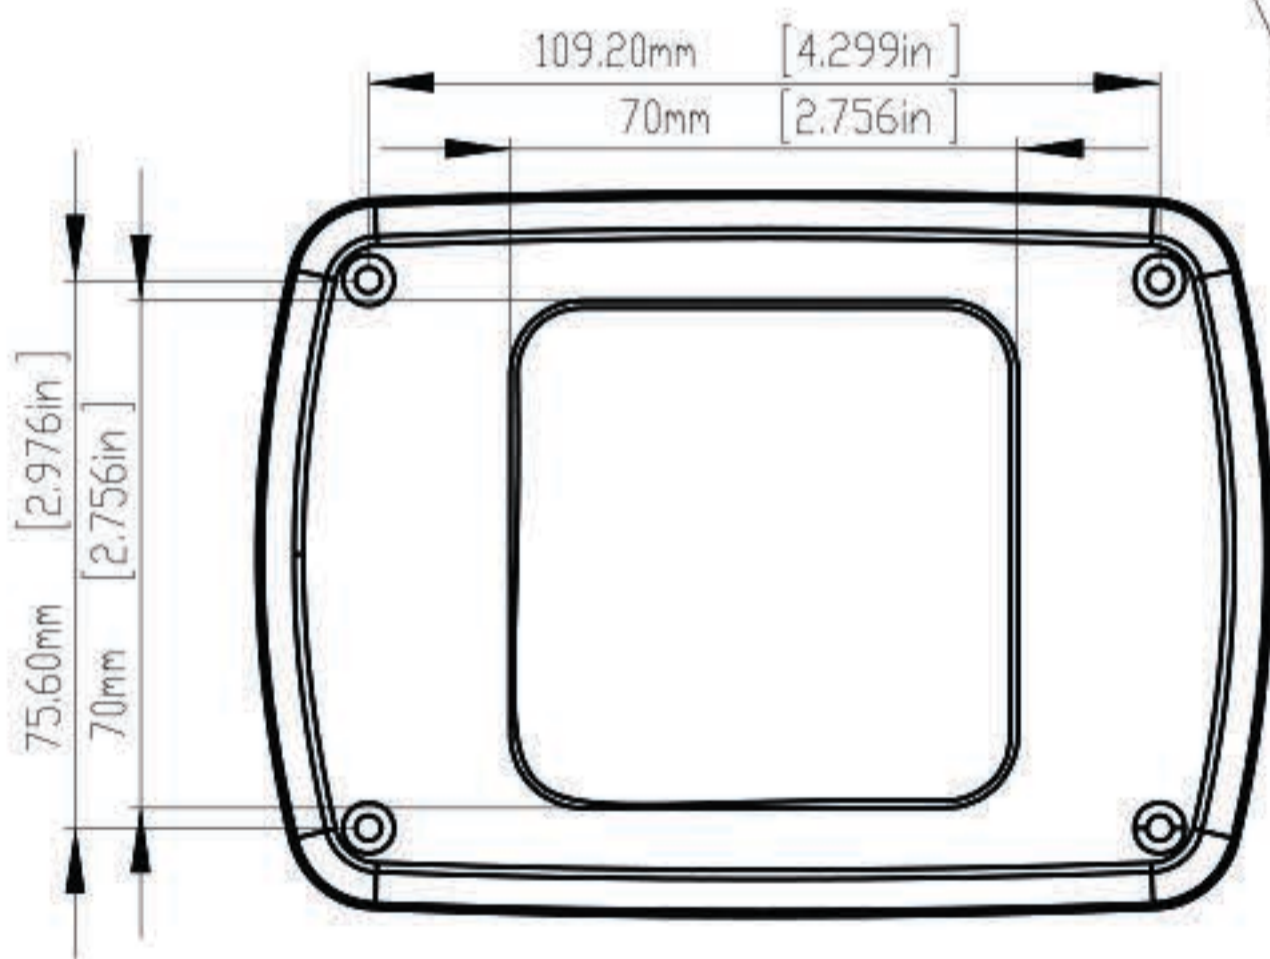

SECTION A-A  
SCALE 2:3

SECTION B-B  
SCALE 2:3

FOUR (4) M3X21mm  
SELF-TAPPING SCREWS

ASSEMBLY