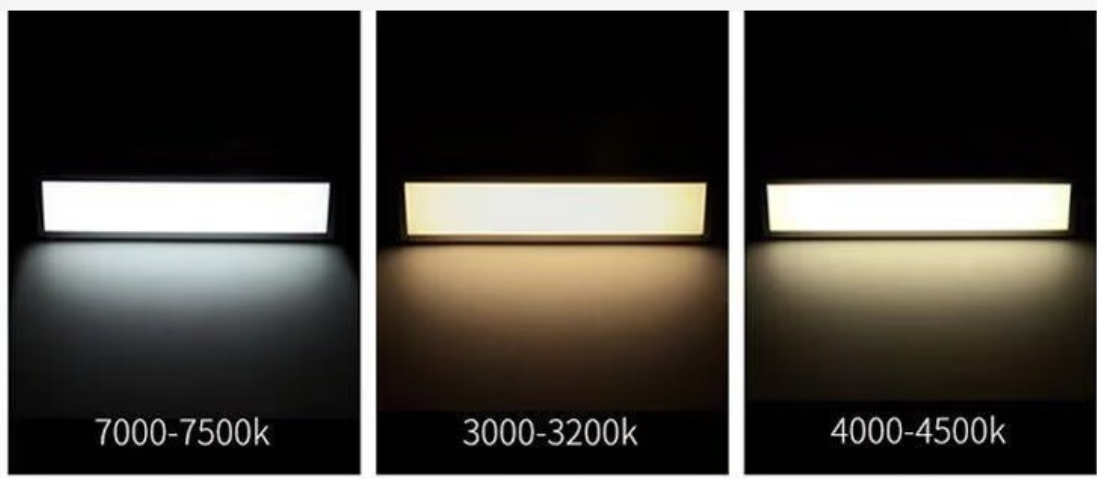

ITEM: Hard 5730 72LED IP33 12V W-WHITE

Power: 16W (W)

Item No. : 5730 Hard light Bar

Life: 50000 (H)

Luminous flux: 2500 (LM)

Color temperature: warm white 3000-3200K, neutral light 4000-4500K, positive white light 6000-6500K, cold white 10000K, cold light 16000K

Shell material: PCB aluminum substrate

Power factor: 95

Protection level: 33

Input current: 2A

Luminous Angle: 120

Overall dimension (L*W*H) : 990*12*1.0

Hole size: 3mm

Input voltage: 12

5730/72灯产品参数

From birth to the baby, the road music that provide the most comprehensive protection

产品电压/12V/24V	产品功率/15W	产品颜色/暖白-中性-正白
产品宽度/12MM	基板厚度/1.0MM	外形尺寸/990*12*1.0
灯珠型号/5730	灯珠数量/72灯1米	产品用途/货架展示柜柜台

厚度1MM

5730/72灯

5730/72灯

7000-7500k

3000-3200k

4000-4500k

▲
正白光

▲
暖白光